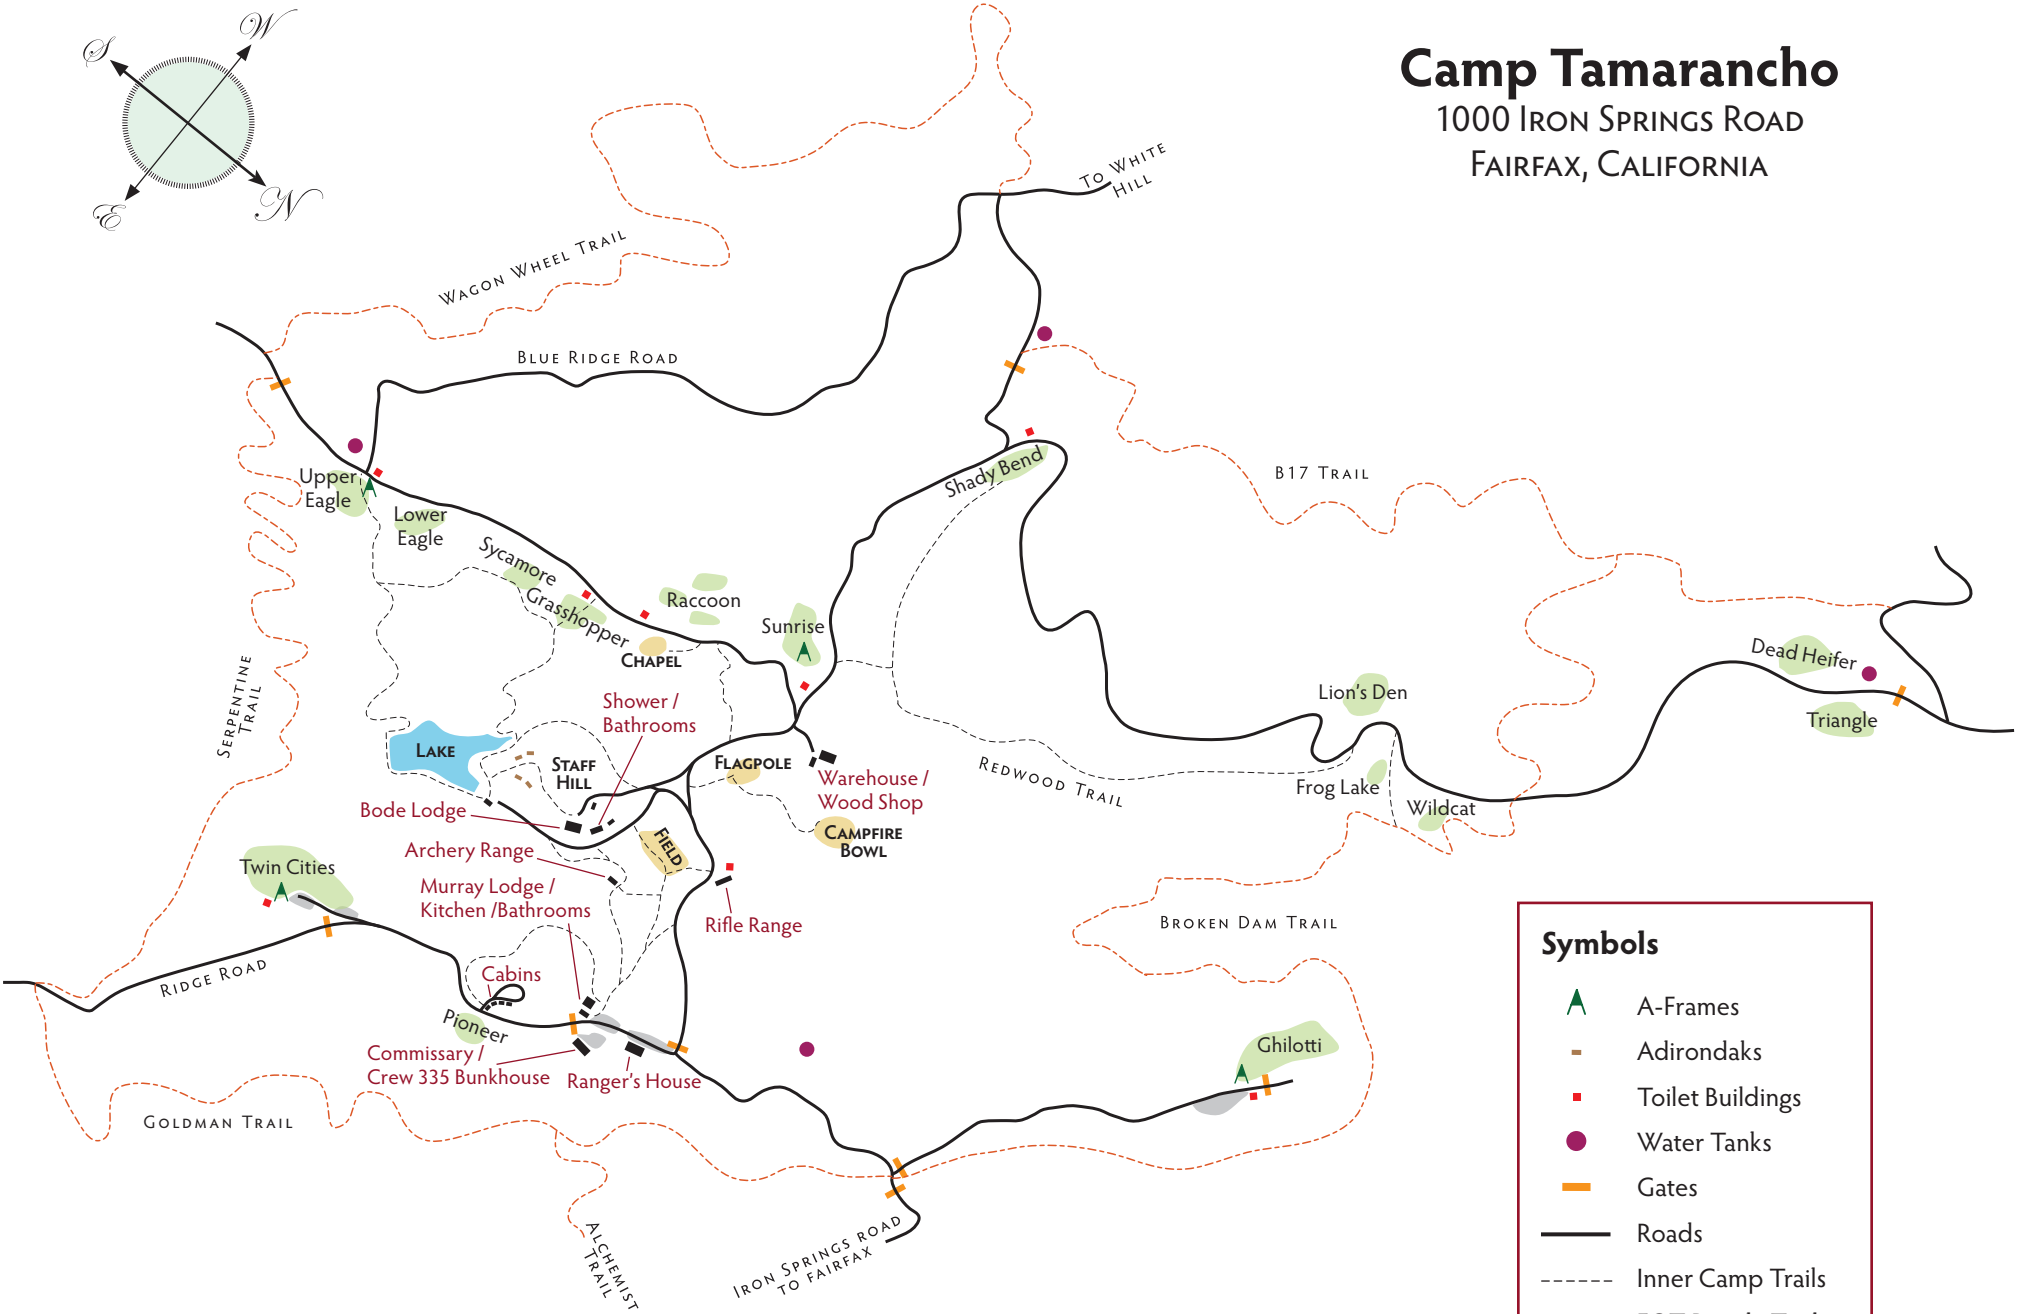

Camp Tamarancho

1000 IRON SPRINGS ROAD
FAIRFAX, CALIFORNIA

Symbols

- A-Frames
- Adirondaks
- Toilet Buildings
- Water Tanks
- Gates
- Roads
- Inner Camp Trails
- FOT Bicycle Trails

MARIN COUNCIL
Boy Scouts of America

225 West End Avenue
San Rafael, CA 94901
415.454.1081
www.boyscouts-marin.org